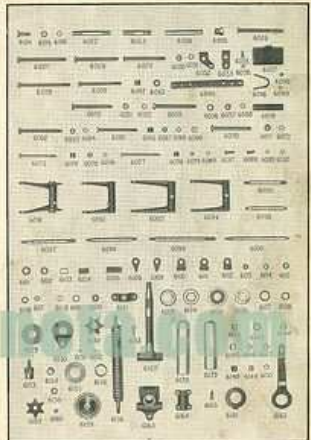

MOTOR BICYCLE Spare Parts 1930

RUDGE-WHITWORTH LTD.
COVENTRY

www.lamaneta.com

Number	FRASE (GARA)	1930	1929	1928	1927
8000	Front wheel [description]				
8001	Front wheel [description]				
8002	Rear wheel [description]				
8003	Rear wheel [description]				
8004	Rear wheel [description]				
8005	Rear wheel [description]				
8006	Rear wheel [description]				
8007	Rear wheel [description]				
8008	Rear wheel [description]				
8009	Rear wheel [description]				
8010	Rear wheel [description]				

Number	FRASE (GARA)	1930	1929	1928	1927
8016	Front fork [description]				
8017	Front fork [description]				
8018	Front fork [description]				
8019	Front fork [description]				
8020	Front fork [description]				
8021	Front fork [description]				
8022	Front fork [description]				
8023	Front fork [description]				
8024	Front fork [description]				
8025	Front fork [description]				

www.lamaneta.com

POST PUNK GROUP (cont)

Part Number	Description	1958	1959	1960	1961
6167	"Punk" inner skirt for 24" and 28" wheel				
6168	"Punk" inner skirt for 32" wheel				
6169	Inner skirt for 24" wheel				
6170	Inner skirt for 28" wheel				
6171	Inner skirt for 32" wheel				
6172	Inner skirt for 36" wheel				
6173	Inner skirt for 40" wheel				
6174	Inner skirt for 44" wheel				
6175	Inner skirt for 48" wheel				
6176	Inner skirt for 52" wheel				
6177	Inner skirt for 56" wheel				
6178	Inner skirt for 60" wheel				
6179	Inner skirt for 64" wheel				
6180	Inner skirt for 68" wheel				
6181	Inner skirt for 72" wheel				
6182	Inner skirt for 76" wheel				
6183	Inner skirt for 80" wheel				
6184	Inner skirt for 84" wheel				
6185	Inner skirt for 88" wheel				
6186	Inner skirt for 92" wheel				
6187	Inner skirt for 96" wheel				
6188	Inner skirt for 100" wheel				
6189	Inner skirt for 104" wheel				
6190	Inner skirt for 108" wheel				
6191	Inner skirt for 112" wheel				
6192	Inner skirt for 116" wheel				
6193	Inner skirt for 120" wheel				