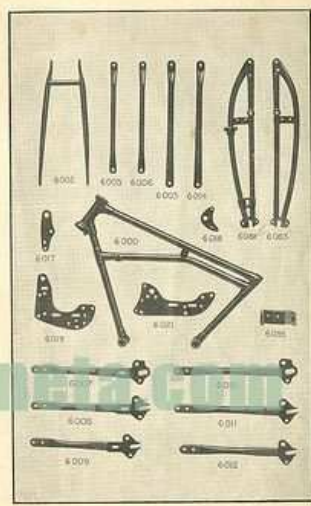

MOTOR BICYCLE Spare Parts 1930

RUDGE-WHITWORTH LTD.
COVENTRY

www.lamaneta.com

Number	FRASE (GARA)	1930	1929	1928	1927
8000	Front wheel [description]				
8001	Front wheel [description]				
8002	Rear wheel [description]				
8003	Rear wheel [description]				
8004	Rear wheel [description]				
8005	Rear wheel [description]				
8006	Rear wheel [description]				
8007	Rear wheel [description]				
8008	Rear wheel [description]				
8009	Rear wheel [description]				
8010	Rear wheel [description]				

Number	FRASE (GARA)	1930	1929	1928	1927
8016	Front fork [description]				
8017	Front fork [description]				
8018	Front fork [description]				
8019	Front fork [description]				
8020	Front fork [description]				
8021	Front fork [description]				
8022	Front fork [description]				
8023	Front fork [description]				
8024	Front fork [description]				
8025	Front fork [description]				

www.lamaneta.com

POST PUNK GROUP (cont)

Part Number	Description	1958	1959	1960	1961
6167	"Punk" inner skirt for 24" and 28" wheel				
6168	"Punk" inner skirt for 32" wheel				
6169	Inner skirt for 24" wheel				
6170	Inner skirt for 28" wheel				
6171	Inner skirt for 32" wheel				
6172	Inner skirt for 36" wheel				
6173	Inner skirt for 40" wheel				
6174	Inner skirt for 44" wheel				
6175	Inner skirt for 48" wheel				
6176	Inner skirt for 52" wheel				
6177	Inner skirt for 56" wheel				
6178	Inner skirt for 60" wheel				
6179	Inner skirt for 64" wheel				
6180	Inner skirt for 68" wheel				
6181	Inner skirt for 72" wheel				
6182	Inner skirt for 76" wheel				
6183	Inner skirt for 80" wheel				
6184	Inner skirt for 84" wheel				
6185	Inner skirt for 88" wheel				
6186	Inner skirt for 92" wheel				
6187	Inner skirt for 96" wheel				
6188	Inner skirt for 100" wheel				
6189	Inner skirt for 104" wheel				
6190	Inner skirt for 108" wheel				
6191	Inner skirt for 112" wheel				
6192	Inner skirt for 116" wheel				
6193	Inner skirt for 120" wheel				